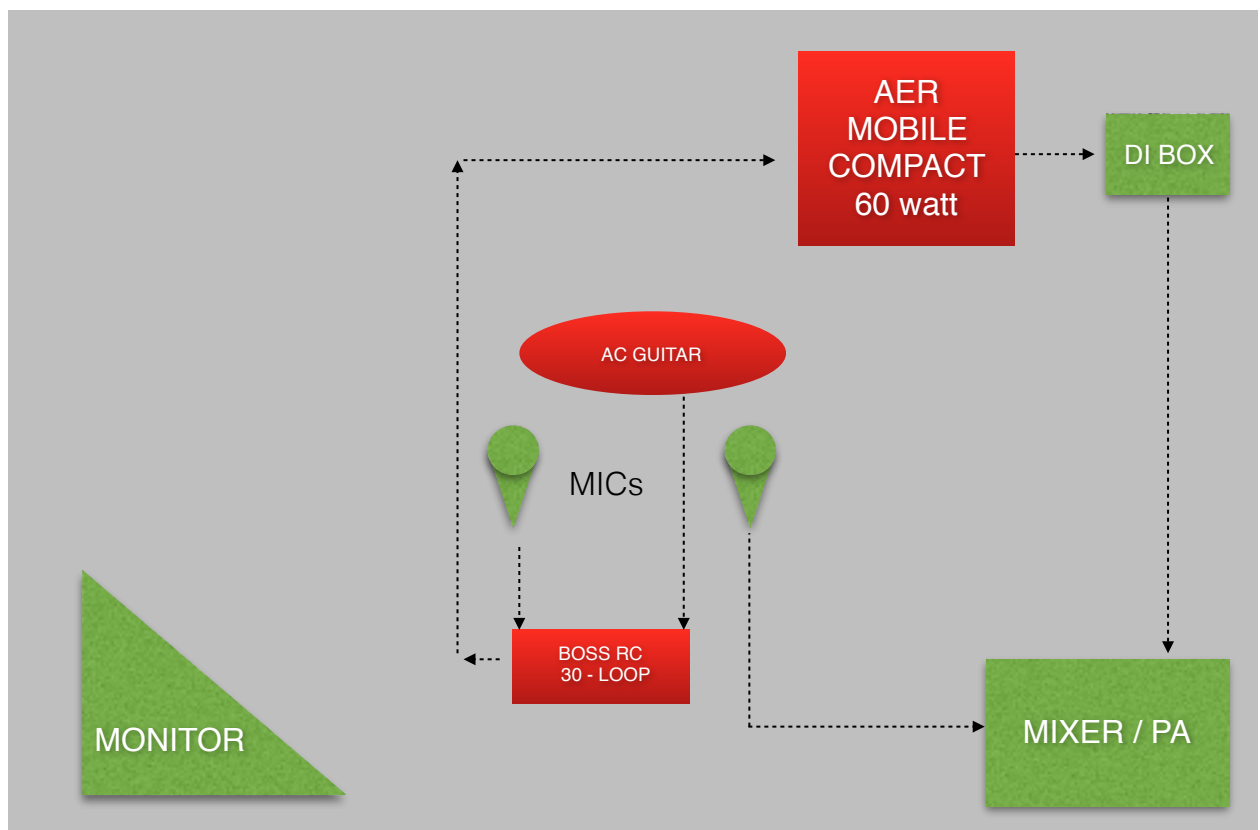

TECHNICAL REQUIREMENTS

- 2 mic for vocals (SM58 or similar)
- 2 mic stand
- 1 DI box
- monitors
- mixer/PA system

ARTIST WILL PROVIDE

- -ACOUSTIC GUITAR
- -AER MOBILE 60W - guitar amp
- -BOSS RC 30 - loop station

CHANNEL LIST

channel	instrument	mic output
1	vocals	shure sm58 or similar
2	loop: vocals+ac guitar	DI box

STAGE PLAN

For further information please do not hesitate to contact us:
mralboh@gmail.com